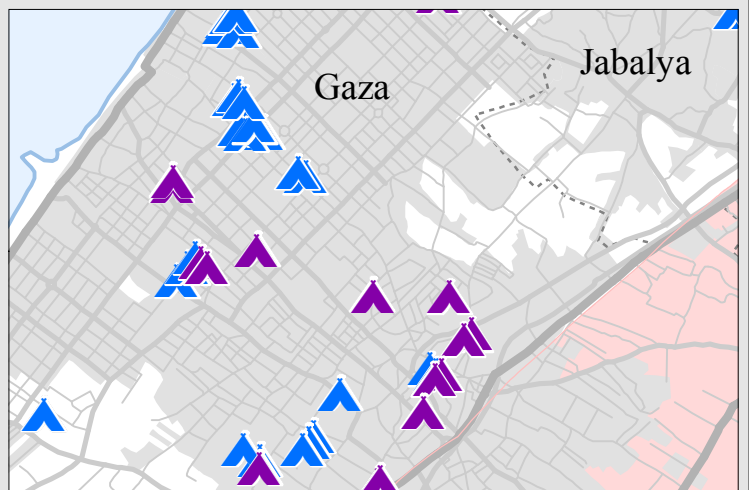

Gaza Strip: Shelters opened & pre-selected for hosting Internally Displaced People, as of 14 of August

348,767 displaced people hosted in UNRWA schools and registered in government schools, informal shelters, or with host families

IDPs at UNRWA Schools

Gaza	66,685
KhanYunis	31,283
Middle	7,191
North	73,054
Rafah	40,154
Total	218,367

GAZA STRIP

500 m no-go zone

ISRAEL

5 Km