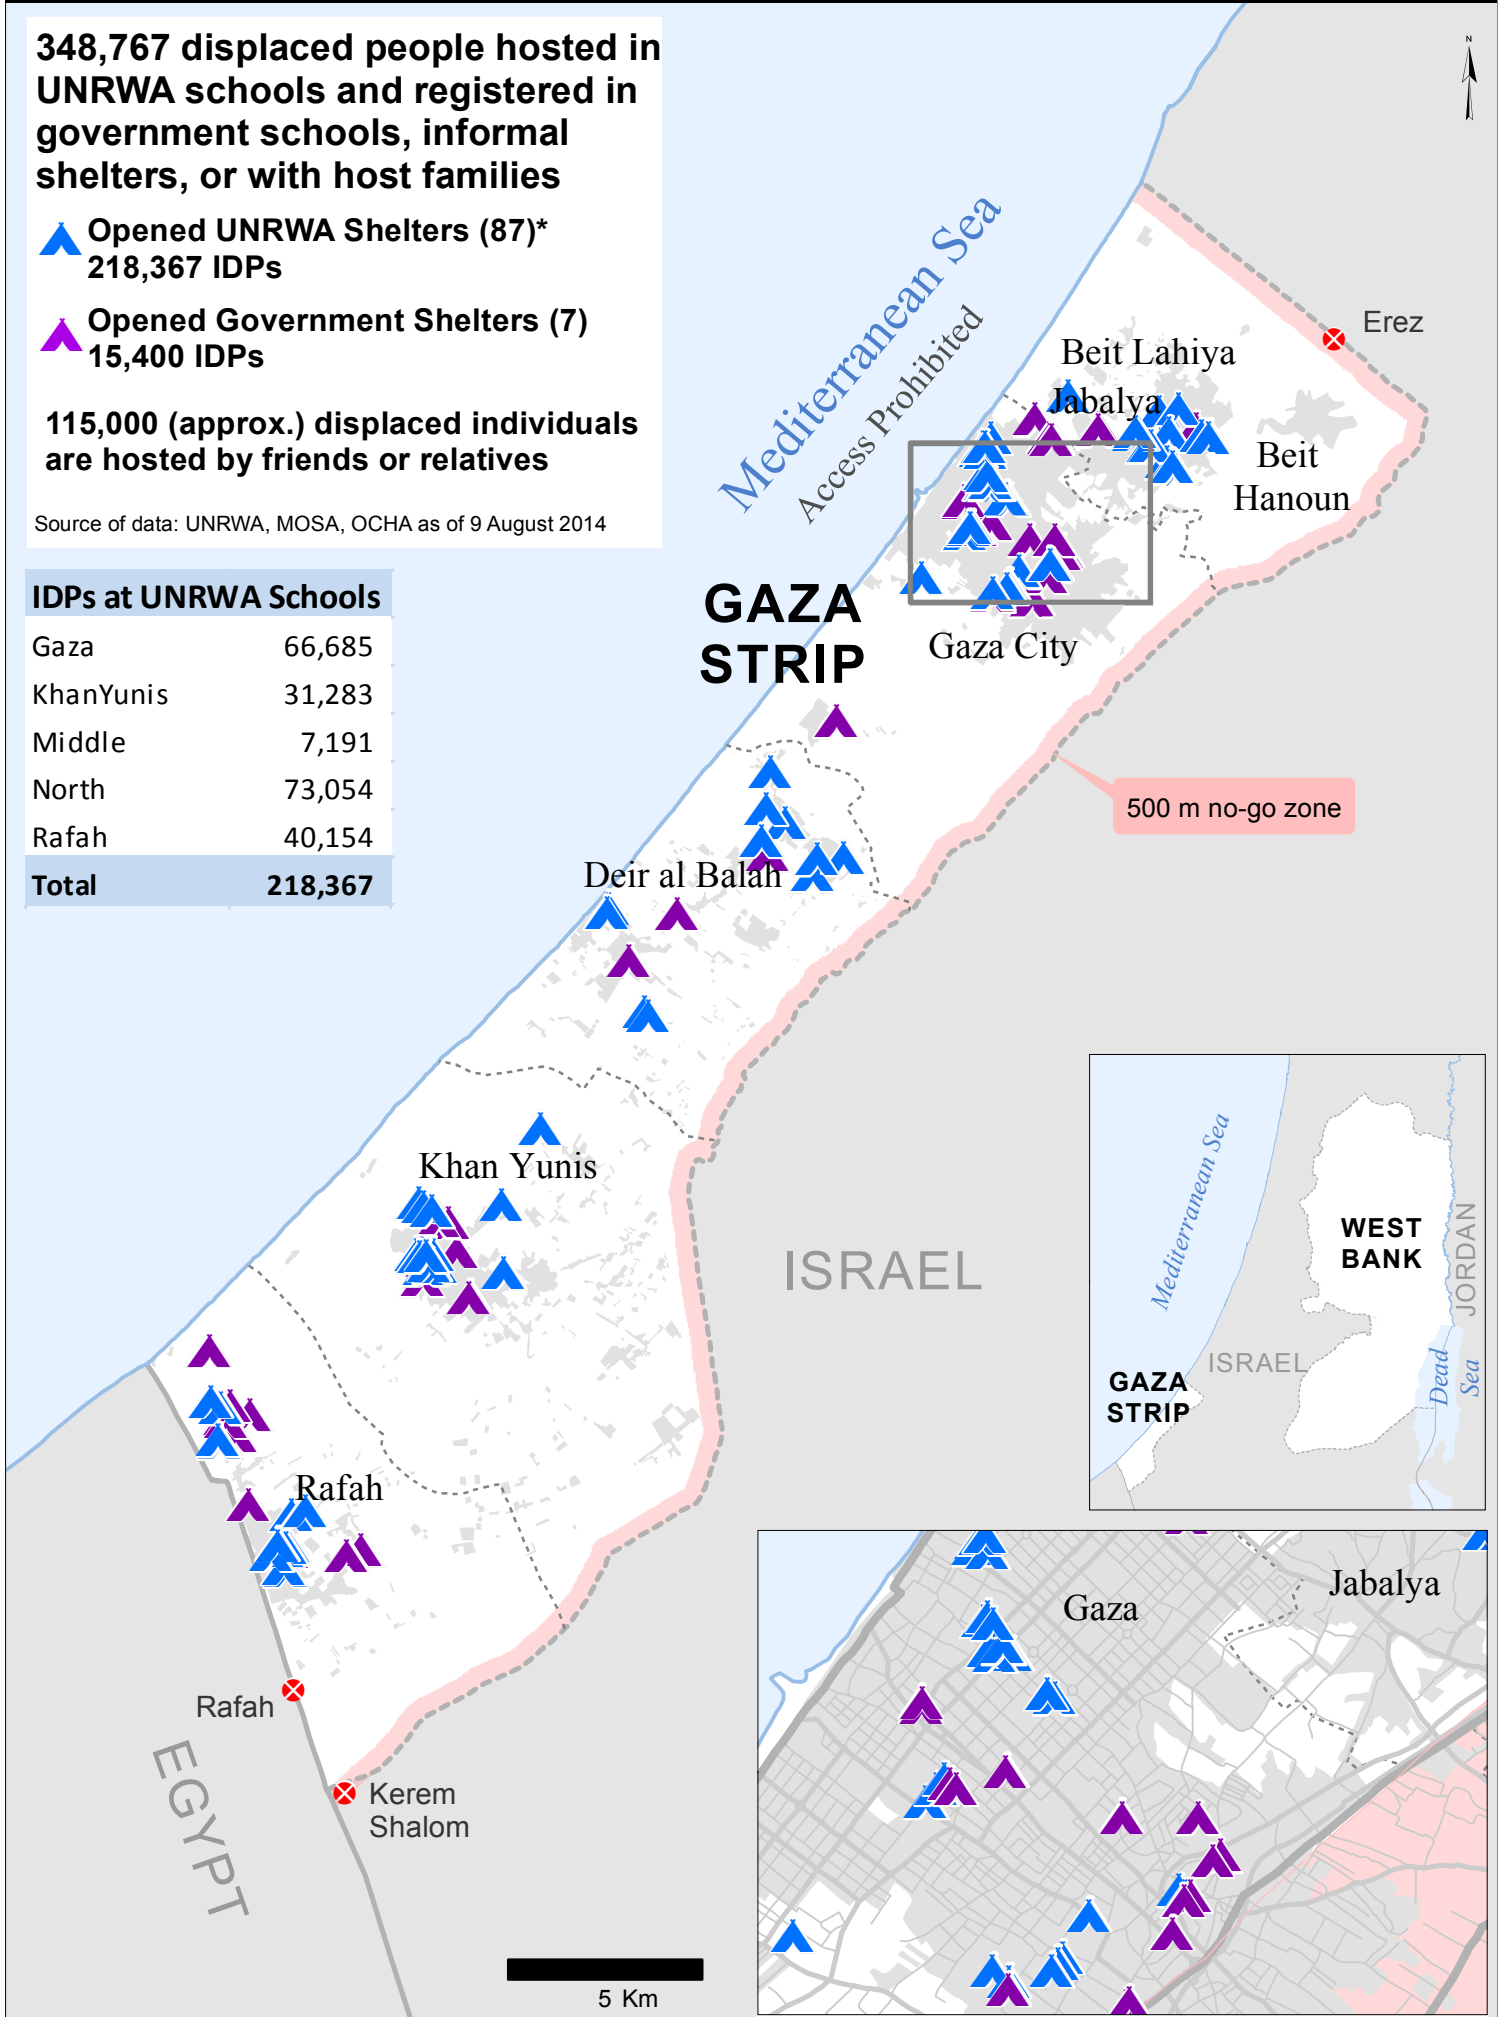

Gaza Strip: Shelters opened & pre-selected for hosting Internally Displaced People, as of 14 of August

348,767 displaced people hosted in UNRWA schools and registered in government schools, informal shelters, or with host families

**▲ Opened UNRWA Shelters (87)*
218,367 IDPs**

**▲ Opened Government Shelters (7)
15,400 IDPs**

115,000 (approx.) displaced individuals are hosted by friends or relatives

Source of data: UNRWA, MOSA, OCHA as of 9 August 2014

IDPs at UNRWA Schools

Gaza	66,685
KhanYunis	31,283
Middle	7,191
North	73,054
Rafah	40,154
Total	218,367

GAZA STRIP

500 m no-go zone

ISRAEL

5 Km