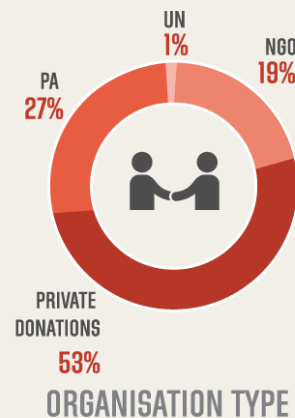

LOGISTICS CLUSTER OPERATION OVERVIEW

Gaza Operation
September 2014